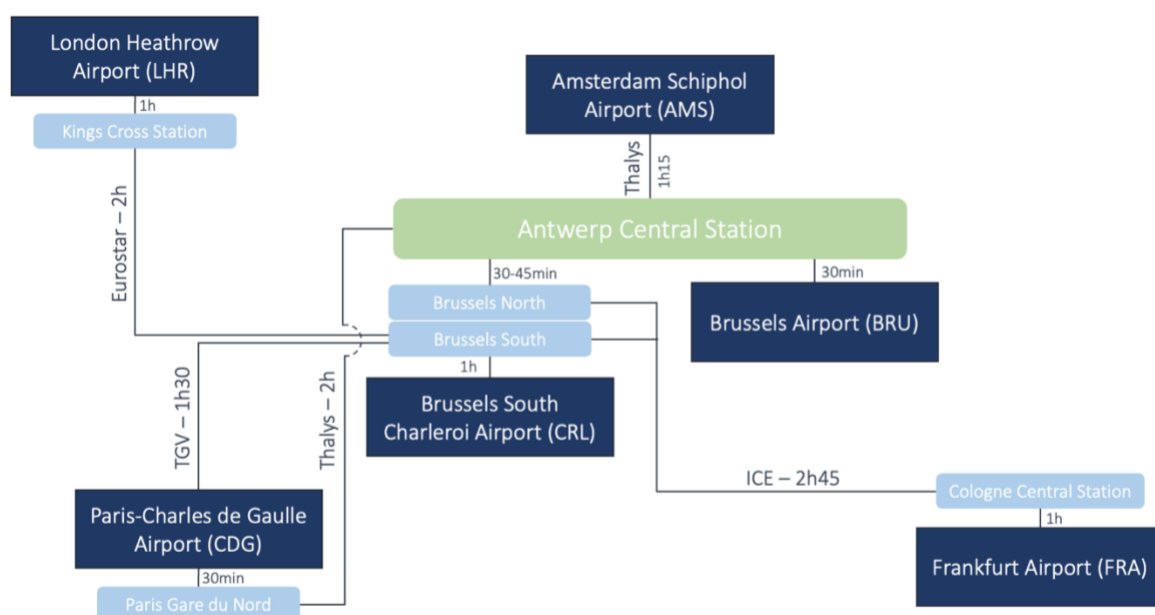

## Antwerp, Belgium

### Transport and Accommodations

---

All the locations related to the conference (venue, public transport, accommodation,...) can be found in the [42<sup>nd</sup> ISGP Annual Meeting map](#)

#### Accessing Antwerp

All information about accessing Antwerp and the venue sites can be found [here](#).

15min walks from the Antwerpen-Centraal Station  
Nearby De Lijn lines of public transport: lines 1, 3, 5, 7, 9, 11, 15